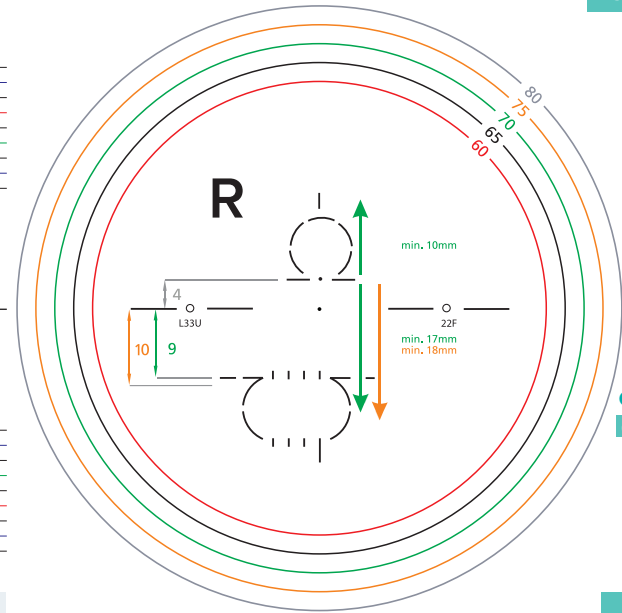

22F = Front Add. 2.25

2B = Back Add. 2.25

2W = Worn Add. 2.25

13-14 mm

Engraving: L
 Corridors: 11-14mm
 Min. Fitting Height: 14mm
 O = Outdoor
 U = Urban
 I = Indoor

E.g. L33U
 Design: LifeStyle 3
 Corridor: 13mm
 Material: 1.60
 Style: Urban

Corridors / Materials

(in mm)	13	14
1.50	31	41
1.53	3X	4X
1.60	33	43
1.67	35	45
1.74	37	47

LIFESTYLE

22F = Front Add. 2.25

2B = Back Add. 2.25

2W = Worn Add. 2.25

11-12 mm

Engraving: L
 Corridors: 11-14mm
 Min. Fitting Height: 14mm
 O = Outdoor
 U = Urban
 I = Indoor

E.g. L13U
 Design: LifeStyle 3
 Corridor: 11mm
 Material: 1.60
 Style: Urban

Corridors / Materials

(in mm)	11	12
1.50	11	21
1.53	1X	2X
1.60	13	23
1.67	15	25
1.74	17	27

LIFESTYLE