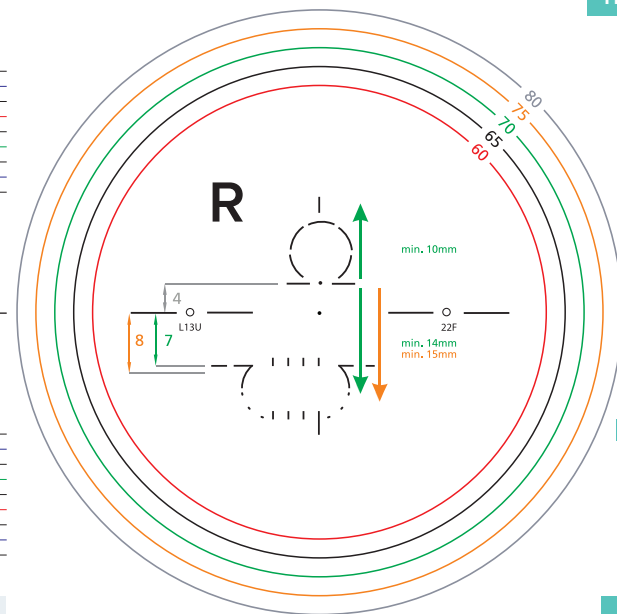

22F = Front Add. 2.25

2B = Back Add. 2.25

2W = Worn Add. 2.25

13-14 mm

Engraving: L
 Corridors: 11-14mm
 Min. Fitting Height: 14mm
 O = Outdoor
 U = Urban
 I = Indoor

E.g. L33U
 Design: LifeStyle 3
 Corridor: 13mm
 Material: 1.60
 Style: Urban

Corridors / Materials

(in mm)	13	14
1.50	31	41
1.53	3X	4X
1.60	33	43
1.67	35	45
1.74	37	47

LIFESTYLE

22F = Front Add. 2.25

2B = Back Add. 2.25

2W = Worn Add. 2.25

11-12 mm

Engraving: L
 Corridors: 11-14mm
 Min. Fitting Height: 14mm
 O = Outdoor
 U = Urban
 I = Indoor

E.g. L13U
 Design: LifeStyle 3
 Corridor: 11mm
 Material: 1.60
 Style: Urban

Corridors / Materials

(in mm)	11	12
1.50	11	21
1.53	1X	2X
1.60	13	23
1.67	15	25
1.74	17	27

LIFESTYLE