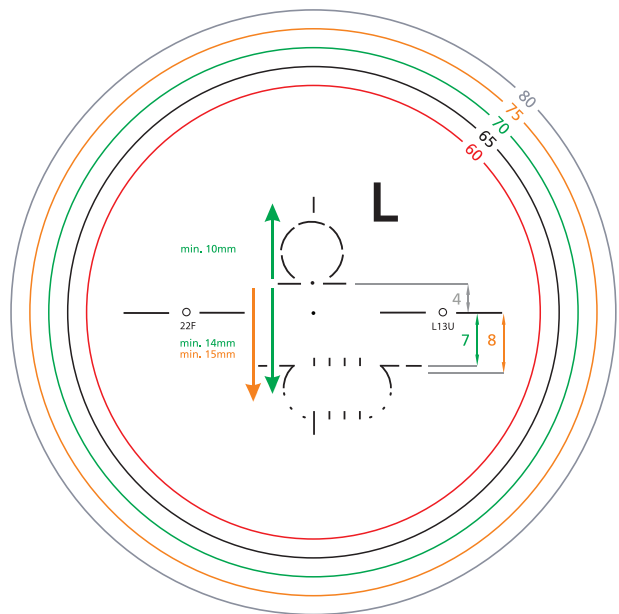

22F = Front Add. 2.25

2B = Back Add. 2.25

2W = Worn Add. 2.25

13-14 mm

Engraving: L
 Corridors: 11-14mm
 Min. Fitting Height: 14mm
 O = Outdoor
 U = Urban
 I = Indoor

E.g. L33U
 Design: LifeStyle 3
 Corridor: 13mm
 Material: 1.60
 Style: Urban

Corridors / Materials

(in mm)	13	14
1.50	31	41
1.53	3X	4X
1.60	33	43
1.67	35	45
1.74	37	47

LIFESTYLE

22F = Front Add. 2.25

2B = Back Add. 2.25

2W = Worn Add. 2.25

11-12 mm

Engraving: L
 Corridors: 11-14mm
 Min. Fitting Height: 14mm
 O = Outdoor
 U = Urban
 I = Indoor

E.g. L13U
 Design: LifeStyle 3
 Corridor: 11mm
 Material: 1.60
 Style: Urban

Corridors / Materials

(in mm)	11	12
1.50	11	21
1.53	1X	2X
1.60	13	23
1.67	15	25
1.74	17	27

LIFESTYLE