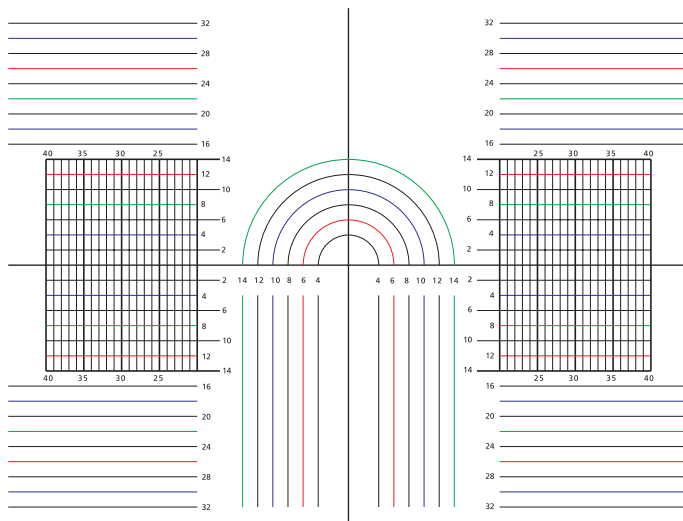

22F = Front Add. 2.25

2B = Back Add. 2.25

2W = Worn Add. 2.25

13-14 mm

Engraving: L
 Corridors: 11-14mm
 Min. Fitting Height: 14mm
 O = Outdoor
 U = Urban
 I = Indoor

E.g. L33U
 Design: LifeStyle 3
 Corridor: 13mm
 Material: 1.60
 Style: Urban

Corridors / Materials

(in mm)	13	14
1.50	31	41
1.53	3X	4X
1.60	33	43
1.67	35	45
1.74	37	47

LIFESTYLE

22F = Front Add. 2.25

2B = Back Add. 2.25

2W = Worn Add. 2.25

11-12 mm

Engraving: L
 Corridors: 11-14mm
 Min. Fitting Height: 14mm
 O = Outdoor
 U = Urban
 I = Indoor

E.g. L13U
 Design: LifeStyle 3
 Corridor: 11mm
 Material: 1.60
 Style: Urban

Corridors / Materials

(in mm)	11	12
1.50	11	21
1.53	1X	2X
1.60	13	23
1.67	15	25
1.74	17	27

LIFESTYLE